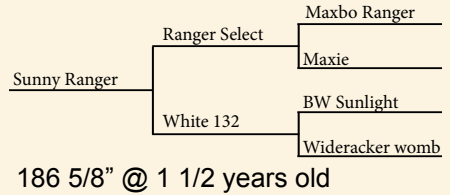

26 Live Breeding To Sunny Ranger

Marshall Creek WT
Wayne Fry
Ligonier IN
260-593-2421