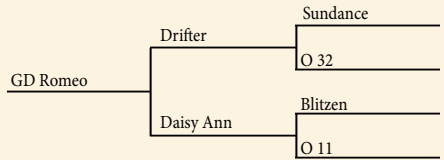

Briar Creek Whitetails
Mike & Myron Miller
Shipshewana IN
574-849-2503

"A True Legend"

84 Lantern

Yogi Orchard Whitetails
Joe D. Miller
Middlebury IN
574-304-3877

Coleman 2 Mantle Lantern
Indoor/outdoor

85 1-5 straws of GWA Ticket