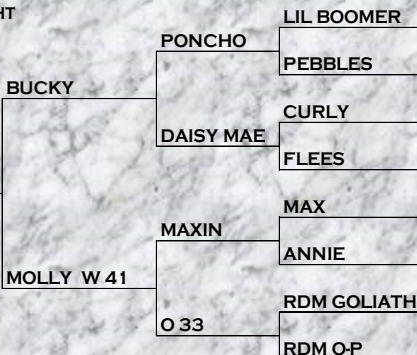

BUCKY ELITE

18 & 1/2 IS @1

NO PICTURE AVAILABLE.

WATCH FOR HIM IN 2014!!

2013 BREEDING PROGRAM

DOE GENETICS

- ◆ RANGER SELECT/LONER
- ◆ LIGHT EX/SILVER KING
- ◆ BIG JAKE/THUNDERSTORM
- ◆ MX/DRIFTER
- ◆ RUSH/FLEES LUCKY
- ◆ ENERGIZER/HARDCORE
- ◆ FULL THROTTLE/SHADOW
- ◆ MIDNIGHT EAGLE/THUNDERSTRIKE
- ◆ ELVIS/LEVEL
- ◆ RINGO 10/ROCKET
- ◆ NITROGEN/GARY
- ◆ JEROME PATRICK/CHOPPER