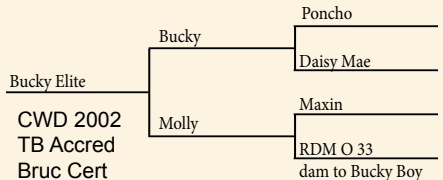

1 Full Page Ad in NADeFa Quarterly Magazine

18 Child Rocker

Marshall Creek Whitetails
Wayne Fry
Ligonier IN
260-593-2421

19 1/2 Ton Armaida Feed

Hoover Feed
Herb Hoover
Goshen IN
800-201-2535

20 1 Live Breeding To Bucky Elite

Rolling Acres Whitetails
Mel Schmucker
DeWayne Miller
Ligonier IN
260-593-2956 ext 4

Bucky

Pine Acres Whitetails

Lexbo And Sons

A Proven Producing Sire with a Super Pedigree

Lexbo
300 @ 3

Lexbo

Rolex / Maxbo / Legend