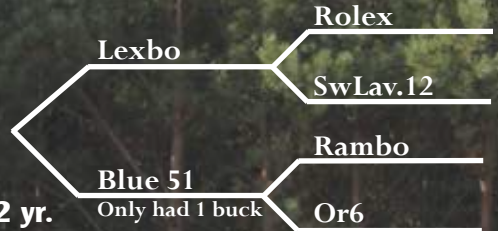

Pinex

305 1/8 @1

Est. score 350+ @ 2 yr.

Call for semen availability and pricing.

Doe Genetics

Gr37 Lexbo/Doc

Jumb/Vortex/Jacksons Mom

RDM Gold Bucky Boy/Maxbo/PA Geronimo

Conductor/Geronimo Jr./G.B. Magic

Loner/Flees Bart Doe/Maxin Alike Mom

Texas Stitch/GD Romeo/Y.66

Pinex/Lexbo/Loner

Diamond Back/Hardcore/Wildman