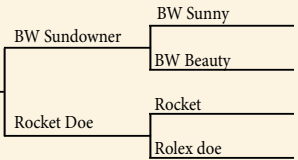

473 @ 3, 30 inside, Sundowner/Rocket/Rolex

2 Campfire Cookout for 15-20

Whetstone Brothers Premiere Whitetails
John Whetstone
Nappanee IN
574-907-4204

15-20 People or 3 Families @ the
Whetstone's Pond (hamburgers, hot
dogs, baked beans & all the fixings)