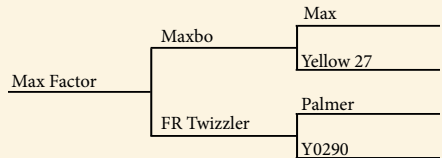

56 Choice Sexed Semen Off Farm

Gap Ridge Whitetails
David Lapp, Jr.
Kinzers PA
610-656-4134

Choice off the Farm - Sex Semen
AKA 727 - 320 @ 2
Scorpion 388@ 4
Platinum 300 @ 1

57 8 x 30 Leupold Binoculars

Cedar Road Deer Farm
Robert & Esther Yoder
Bremen IN
574-646-2504 ext 1

58 1 straw Max Factor

X-Factor Whitetails
Russ Bellar
Peru IN
765-776-1596