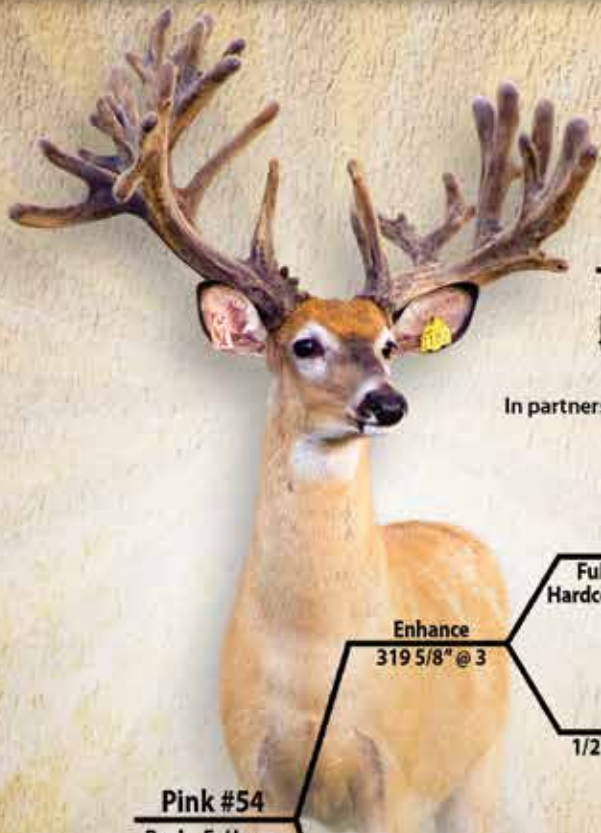

ExHance-male
Dream On

GTO

440" @ 3 1/2

Shadow/Maxbo/DbI. Lil Boomer
Sold to Apple Creek Whitetails

S WHITETAAILS

YOUR DREAMS

ExHance

@ 2 1/2 yr. old