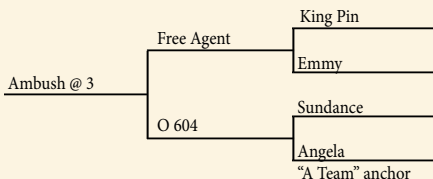

12 1 Straw Ambush

Millsview Whitetails
Greg Mills
St. Joseph IL
212-202-8544

13 12 Volt Batteries

R & A Supreme Whitetails
Raymond Graber
Grabill IN
260-740-7377