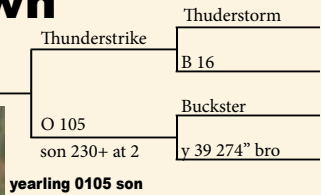

36 Bottle Fed Doe Fawn

Yoder Brothers Whitetails
Gerald A. Yoder
Shipshewana IN
260-768-3207 ext 2

Thunderstrike

0169

1 bottle fed doe fawn out of Thunderstrike and a Buckster doe. Exposed to a Bucky Jr. son. She had a really nice yearling 1/2 brother last year (out of the same mother and Thunder's HiFlyer)