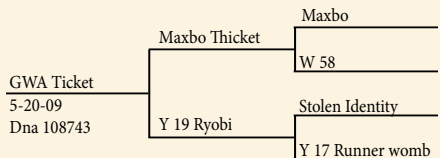

85 1-5 straws of GWA Ticket

Getschmann's Wild Acres
Mike & Julie Getschmann
Plainview MN
507-251-0626

A Maxbo Thicket son that brought our herd full turn. Choose one, two or all 5. In 2013 his 2 yr olds averaged 189" with a top score of 224" and yearlings averaged 156" with top score of 173". Stored at Hawkeye.